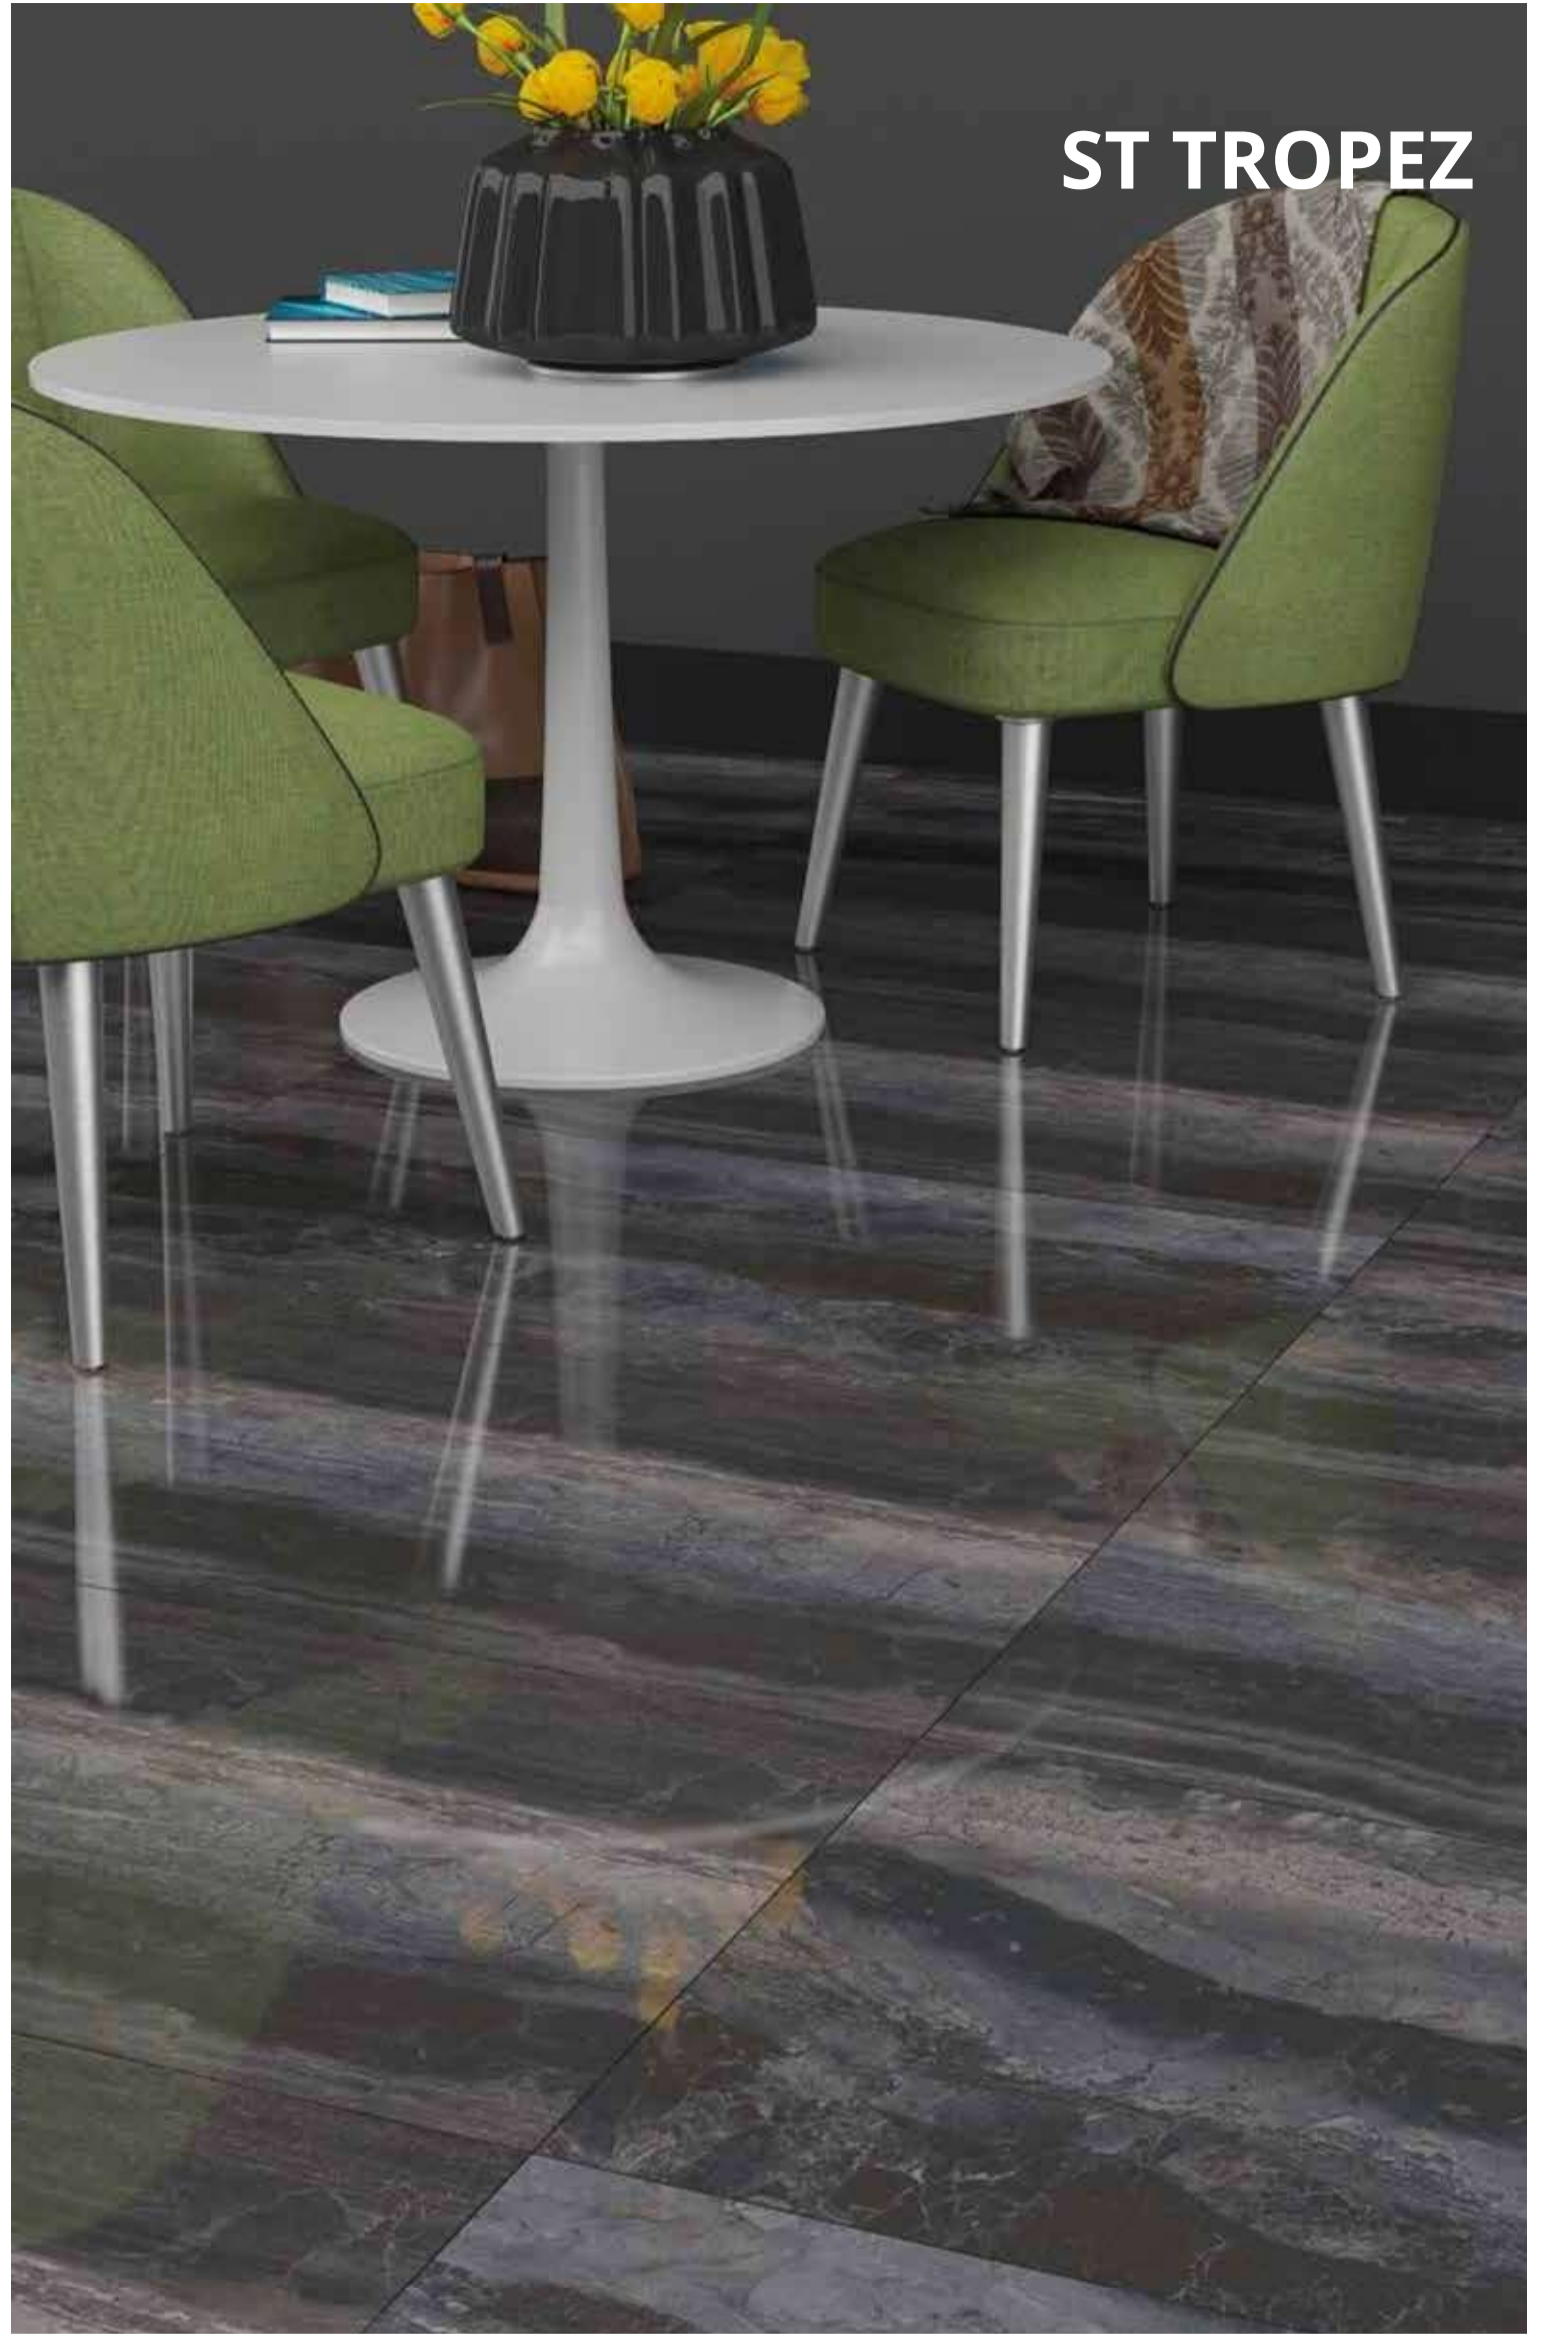

# STATUE

STATUE Light Grey R P F  
60 x 120 cm

STATUE Grey R P F  
60 x 120 cm

STATUE Grey Decor R P F  
60 x 120 cm

**ST TROPEZ** Grey  
60 x 120 cm

R P

**ST TROPEZ** Antracite  
60 x 120 cm

R P